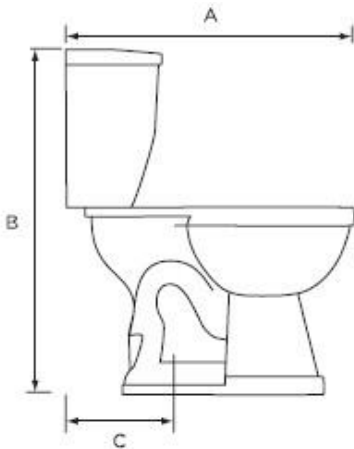

Lyra 1.6 Designer Series Round, Two-Piece, Standard Height, 12" Left-Hand Flush with Fluid Master 400A Ballcock

Product Specifications

Features

- Grade A Vitreous China
- Standard Height of 15-1/2"
- 2" Fully Glazed Trapway
- Siphon Jet Action Flushing
- Low Water Consumption of 1.6 GPF
- Tanks Equipped with Fluidmaster™ 400A Ballcock
- 12" Rough-In
- Color Matched Tank Lever
- Available in White or Biscuit
- Mainline Toilet Seat Sold Separately

Certifications

- IAPMO UPC
- ASME A112.19.2
- 800 MaP Rating

MLS017-011

To Submit	Bowl/Tank	A	B	C	D	E	F	G	H	I
	MLS10011 MLS10017	27-1/2"	29-7/8"	12"	17"	15-3/8"	1/2"	5-1/2"	16-1/2"	14-3/4"

All dimensions listed are nominal. Mainline® reserves the right to make product and material changes at any time without notice.