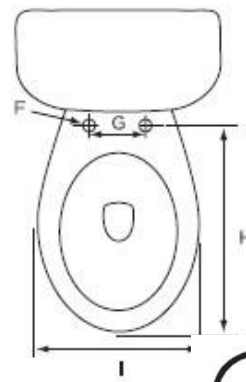

Lyra 1.6 Designer Series Round, Two-Piece, Standard Height, 12" Left-Hand Flush with Fluid Master 400A Ballcock

Product Specifications

Features

- Grade A Vitreous China
- Standard Height of 15-1/2"
- 2" Fully Glazed Trapway
- Siphon Jet Action Flushing
- Low Water Consumption of 1.6 GPF
- Tanks Equipped with Fluidmaster™ 400A Ballcock
- 12" Rough-In
- Color Matched Tank Lever
- Available in White or Biscuit
- Mainline Toilet Seat Sold Separately

Certifications

- IAPMO UPC
- ASME A112.19.2
- 800 MaP Rating

MLS017-011

To Submit	Bowl/Tank	A	B	C	D	E	F	G	H	I
	MLS10011 MLS10017	27-1/2"	29-7/8"	12"	17"	15-3/8"	1/2"	5-1/2"	16-1/2"	14-3/4"

All dimensions listed are nominal. Mainline® reserves the right to make product and material changes at any time without notice.