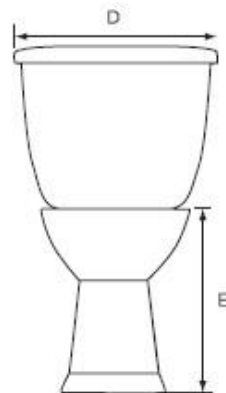

Lyra 1.6 Designer Series Round, Two-Piece, Standard Height, 12" Left-Hand Flush with Fluid Master 400A Ballcock

Product Specifications

Features

- Grade A Vitreous China
- Standard Height of 15-1/2"
- 2" Fully Glazed Trapway
- Siphon Jet Action Flushing
- Low Water Consumption of 1.6 GPF
- Tanks Equipped with Fluidmaster™ 400A Ballcock
- 12" Rough-In
- Color Matched Tank Lever
- Available in White or Biscuit
- Mainline Toilet Seat Sold Separately

Certifications

- IAPMO UPC
- ASME A112.19.2
- 800 MaP Rating

MLS017-011

To Submit	Bowl/Tank	A	B	C	D	E	F	G	H	I
	MLS10011 MLS10017	27-1/2"	29-7/8"	12"	17"	15-3/8"	1/2"	5-1/2"	16-1/2"	14-3/4"

All dimensions listed are nominal. Mainline® reserves the right to make product and material changes at any time without notice.