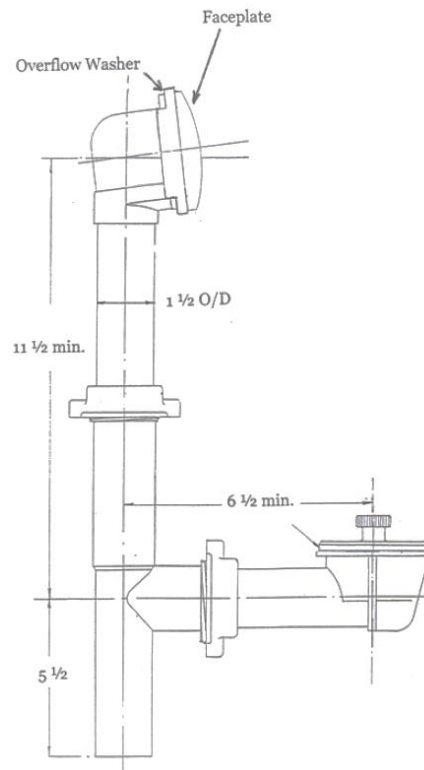

Bath Waste - Full Waste, Polypropylene Lift & Turn

Product Specifications

FEATURES

- One Hole Overflow Face Plate
- Fits Max Tub Height 16"
- Chrome Plated Zinc Strainer
- Lift & Turn Stopper with 1/4" Stem

✓ To Submit	Part #	Description
	MLP8227-CP	Lift & Turn White PP Tub Drain Chrome
	MLP8227BG-CP	Lift & Turn White PP Tub Drain Chrome Bagged
	MLP8227C-CP	Lift & Turn White PP Tub Drain W/Condensate Chrome
	MLA8227-CP	Lift & Turn Black PP Tub Drain Chrome