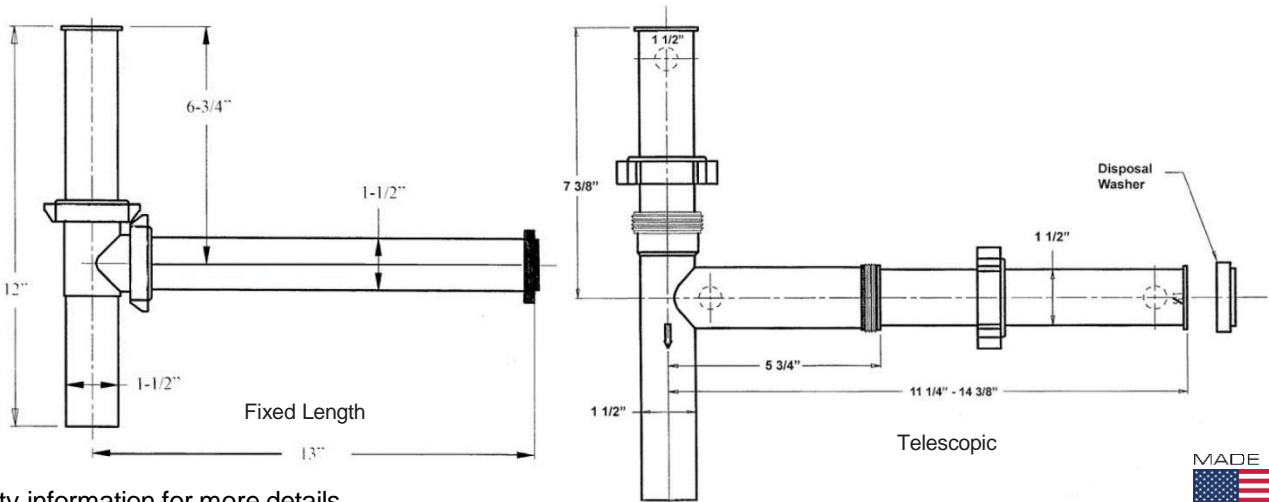

## Product Specifications

### FEATURES

- 1-1/2" Poly Washers
- Disposal Connection Washer
- Telescopic Baffle Tee on "T" Models
- 6" & 10" Tailpieces on "T" Models

✓ To Submit	Part #	Description	Pkg
	MLP9100	1-1/2" x 16" PVC Direct Connect End Outlet Disp Waste	Box
	MLA9100	1-1/2" x 16" ABS Direct Connect End Outlet Disp Waste	Box
	MLP9100BG	1-1/2" x 16" PVC Direct Connect End Outlet Disp Waste	Bag
	MLA9100BG	1-1/2" x 16" ABS Direct Connect End Outlet Disp Waste	Bag
	MLP9100WB	1-1/2" x 16" PVC Direct Connect End Outlet Disp Waste, Rubber Washer	Bag
	MLP9100T	1-1/2" x 16" PVC Adjustable Direct Connect End Outlet Disp Waste	Box
	MLA9100T	1-1/2" x 16" ABS Adjustable Direct Connect End Outlet Disp Waste	Box
	MLP9100TBG	1-1/2" x 16" PVC Adjustable Direct Connect End Outlet Disp Waste	Bag
	MLA9100TBG	1-1/2" x 16" ABS Adjustable Direct Connect End Outlet Disp Waste	Bag