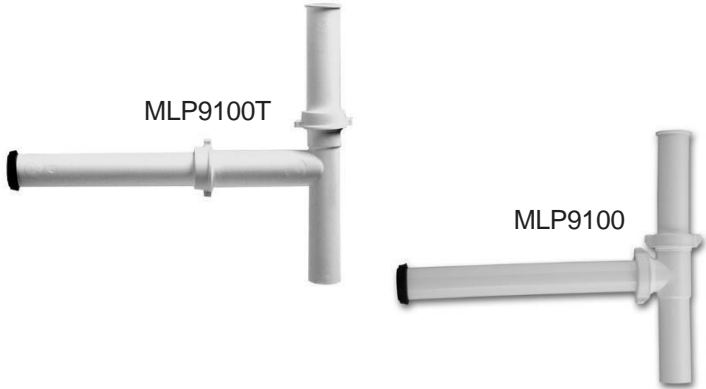

**MAINLINE®**

### FEATURES

- 1-1/2" Poly Washers
- Disposal Connection Washer
- Telescopic Baffle Tee on "T" Models
- 6" & 10" Tailpieces on "T" Models

✓ To Submit	Part #	Description	Pkg
	MLP9100	1-1/2" x 16" PVC Direct Connect End Outlet Disp Waste	Box
	MLA9100	1-1/2" x 16" ABS Direct Connect End Outlet Disp Waste	Box
	MLP9100BG	1-1/2" x 16" PVC Direct Connect End Outlet Disp Waste	Bag
	MLA9100BG	1-1/2" x 16" ABS Direct Connect End Outlet Disp Waste	Bag
	MLP9100WB	1-1/2" x 16" PVC Direct Connect End Outlet Disp Waste, Rubber Washer	Bag
	MLP9100T	1-1/2" x 16" PVC Adjustable Direct Connect End Outlet Disp Waste	Box
	MLA9100T	1-1/2" x 16" ABS Adjustable Direct Connect End Outlet Disp Waste	Box
	MLP9100TBG	1-1/2" x 16" PVC Adjustable Direct Connect End Outlet Disp Waste	Bag
	MLA9100TBG	1-1/2" x 16" ABS Adjustable Direct Connect End Outlet Disp Waste	Bag