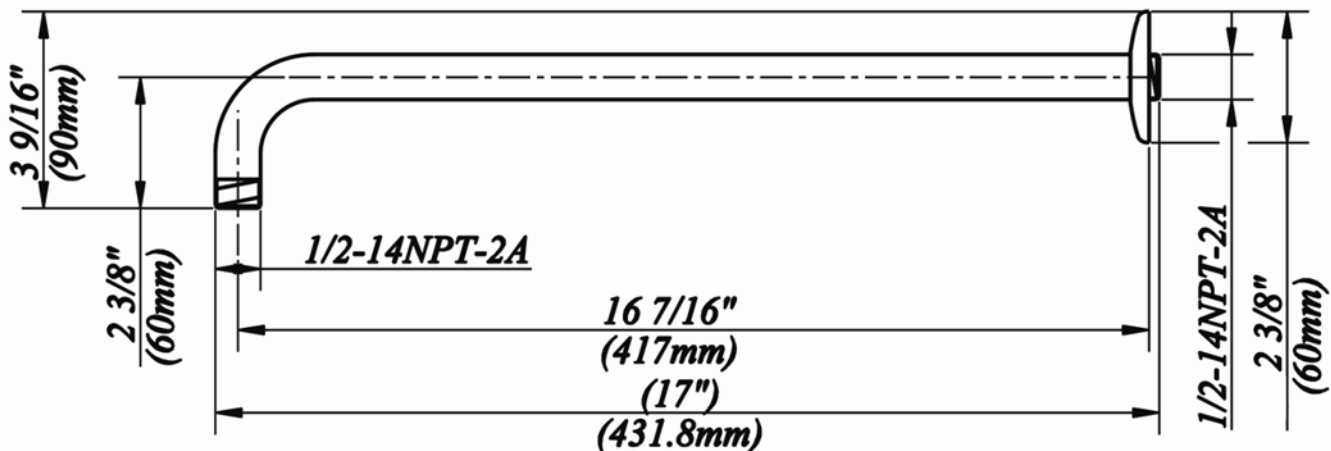

AVAILABLE FINISHES / FINIS OFFERTS / DISTINTOS ACABADOS:

- Polished Chrome / Chrome poli / Cromo lustrado (CP)
- PVD Brushed Nickel / PVD Nickel brossé / PVD Níquel cepillado (BN)
- Oil Rubbed Bronze / Bronze poncé à l'huile / Bronze lustrado al aceite (ORB)
- PVD Polished Nickel / PVD Nickel poli / PVD Níquel lustrado (PN)

Contact your sales representative for more information or visit our website at luxartcollection.com