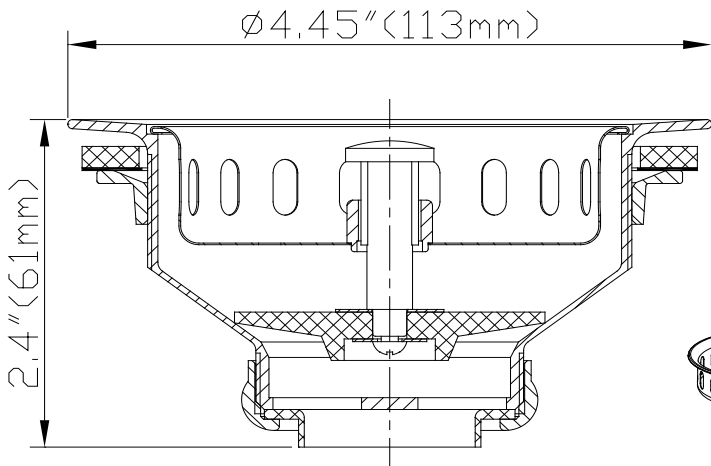

SPECIFICATIONS

- Forged Heavy Duty Brass Body
- Stainless Steel Basket
- Brass Post
- Heavy Brass Locknut
- Brass Tailpiece Nut

ML151LTSS

No.	Part Name	Material
1	Stick Post	Brass
2	Bushing	Brass
3	Basket	Stainless Steel
4	Gasket	Stainless Steel
5	Stopper	Rubber
6	Gasket	Stainless Steel
7	Screw	Stainless Steel
8	Body	Brass
9	Washer	Rubber
10	Friction Washer	Paper
11	Locknut	Brass
12	Washer	PE
13	Tailpiece Nut	Brass