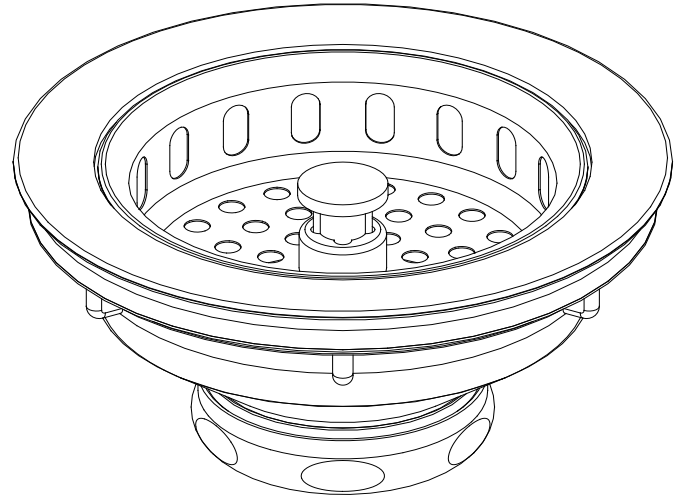

SPECIFICATIONS

- Forged Heavy Duty Brass Body
- Stainless Steel Basket
- Brass Post
- Heavy Brass Locknut
- Brass Tailpiece Nut

ML151LTSS

No.	Part Name	Material
1	Stick Post	Brass
2	Bushing	Brass
3	Basket	Stainless Steel
4	Gasket	Stainless Steel
5	Stopper	Rubber
6	Gasket	Stainless Steel
7	Screw	Stainless Steel
8	Body	Brass
9	Washer	Rubber
10	Friction Washer	Paper
11	Locknut	Brass
12	Washer	PE
13	Tailpiece Nut	Brass

OPTIONAL FINISH

ML151LT	Chrome Plated
ML151LTSS	Brushed Stainless Steel finish