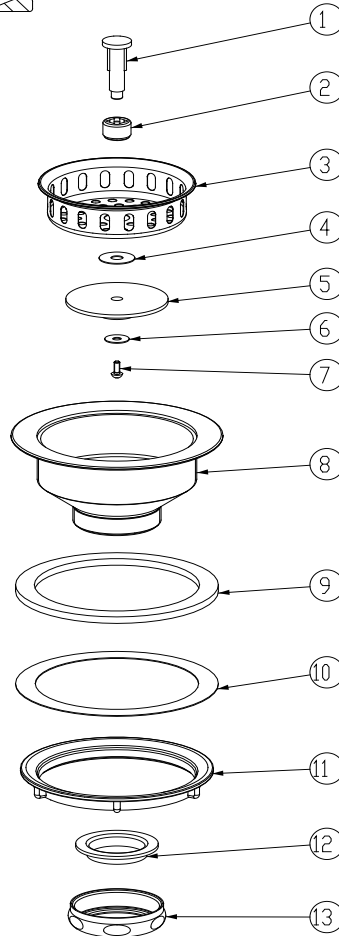

SPECIFICATIONS

- Forged Heavy Duty Brass Body
- Stainless Steel Basket
- Brass Post
- Heavy Brass Locknut
- Brass Tailpiece Nut

ML151LTSS

No.	Part Name	Material
1	Stick Post	Brass
2	Bushing	Brass
3	Basket	Stainless Steel
4	Gasket	Stainless Steel
5	Stopper	Rubber
6	Gasket	Stainless Steel
7	Screw	Stainless Steel
8	Body	Brass
9	Washer	Rubber
10	Friction Washer	Paper
11	Locknut	Brass
12	Washer	PE
13	Tailpiece Nut	Brass