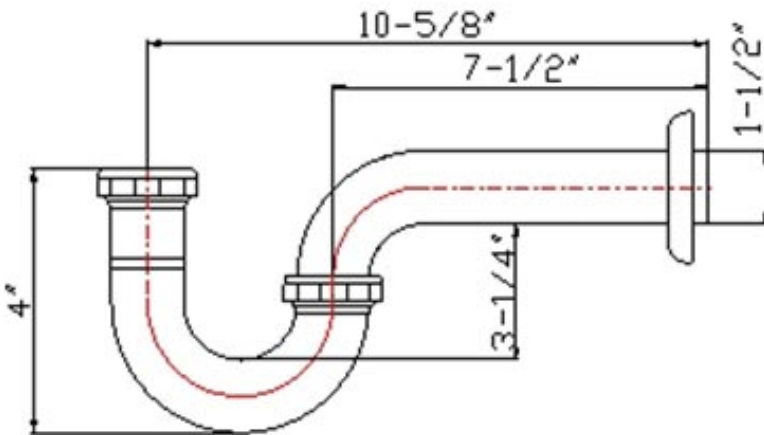

SPECIFICATIONS

1-1/2" TUBULAR LESS CLEANOUT

- 7-1/2" Brass Wall Tube
- 1-1/2" x 10-5/8"
- Zinc Nut Kit
- Shallow Escutcheon
- Chrome Plated

Model #	ML7021	ML27021
Gauge	20	22

No.	Part Name	Material
1	Nut	Zinc
2	Washer	Rubber
3	J-Bend	Brass
4	Washer	Rubber
5	Nut	Zinc
6	Wall Tube	Brass
7	Escutcheon	Steel