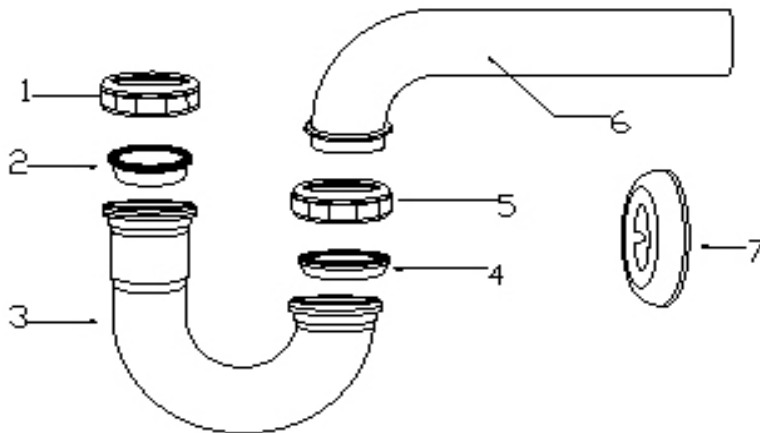

SPECIFICATIONS

1-1/2" TUBULAR LESS CLEANOUT

- 7-1/2" Brass Wall Tube
- 1-1/2" x 10-5/8"
- Zinc Nut Kit
- Shallow Escutcheon
- Chrome Plated

Model #	ML7021	ML27021
Gauge	20	22

No.	Part Name	Material
1	Nut	Zinc
2	Washer	Rubber
3	J-Bend	Brass
4	Washer	Rubber
5	Nut	Zinc
6	Wall Tube	Brass
7	Escutcheon	Steel