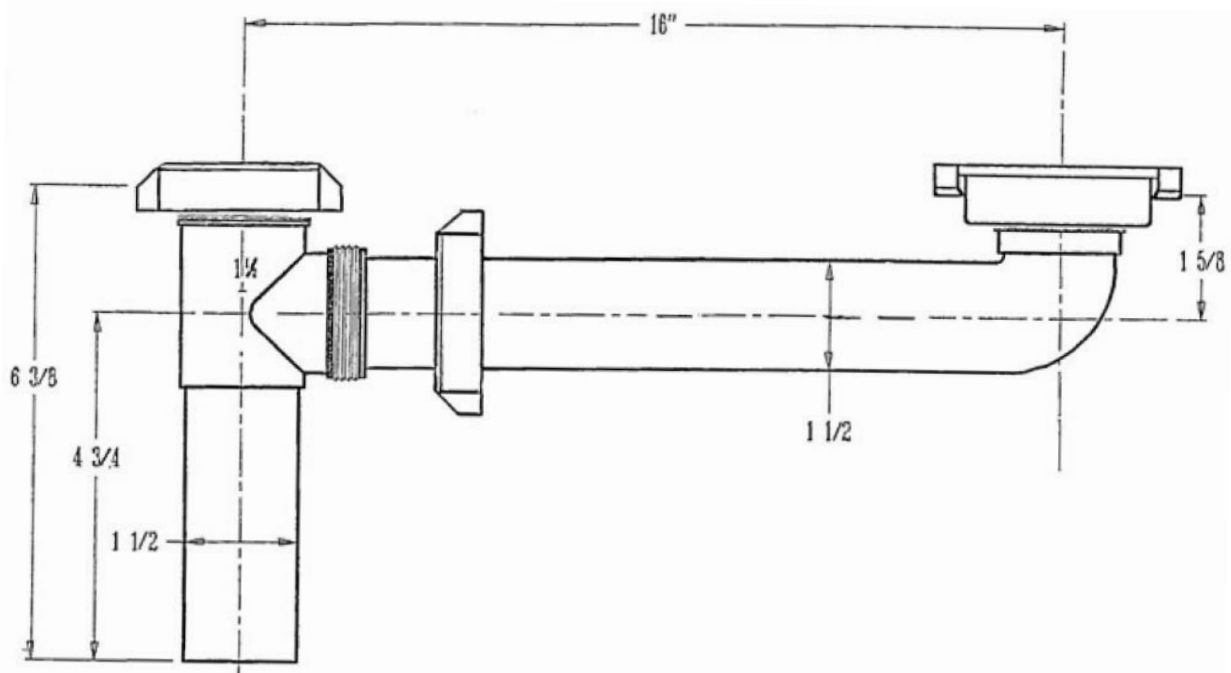

Direct Connect End Outlet Continuous Waste

Product Specifications

FEATURES

- 1-1/2" Poly Washers
- With Baffle Tee

✓ To Submit	Part #	Description	Pkg
	MLP9121	1-1/2" x 16" PVC Direct Connect End Outlet Continuous Waste	Box