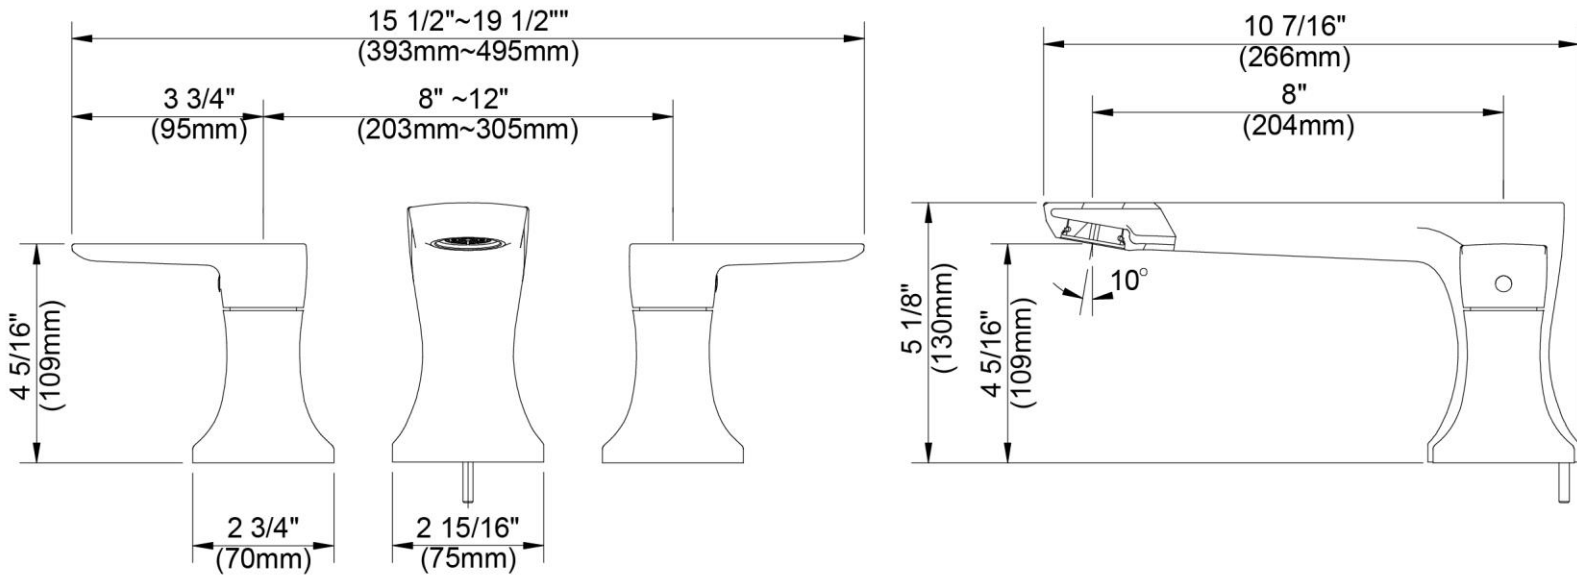

Contact your sales representative for more information or visit our website at luxartcollection.com

3 Hole Roman Tub Trim

Garniture de baignoire romaine à 3 orifices

Piezas exteriores para bañera tipo romana de 3 agujeros

Product Specifications

LUXART®

Beauty in every detail.™

SÖLV™

SL341-CP

SL341-BN

Contact your sales representative for more information or visit our website at luxartcollection.com

Revised 8/17/2023