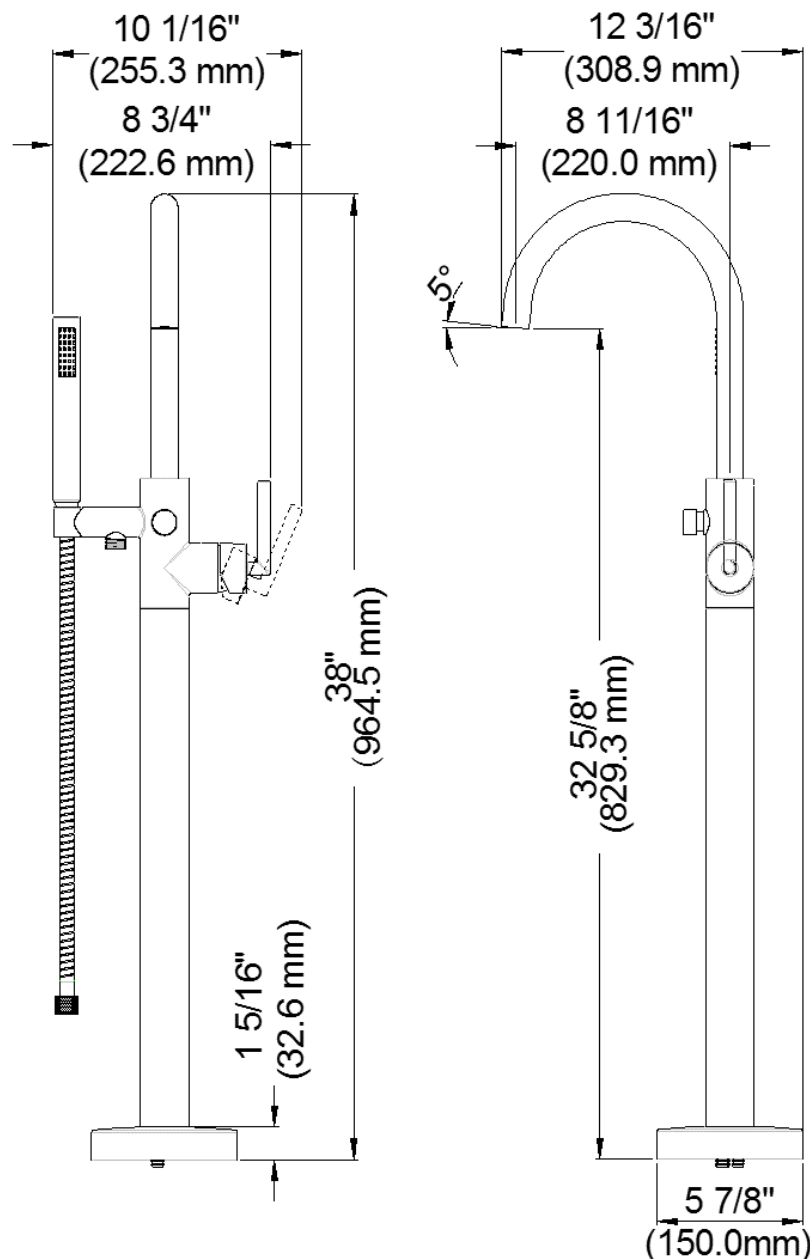

Free Standing Tub Filler Trim

Garniture de remplisseur autoportant de baignoire
Rellenador de bañera de pié

Product Specifications

LUXART®

AERRO®

A711FMTO-CP
A711FMTO-BN
A711FMTO-BLM
A711FMTO-PBB

Contact your sales representative for more information or visit our website at luxartcollection.com