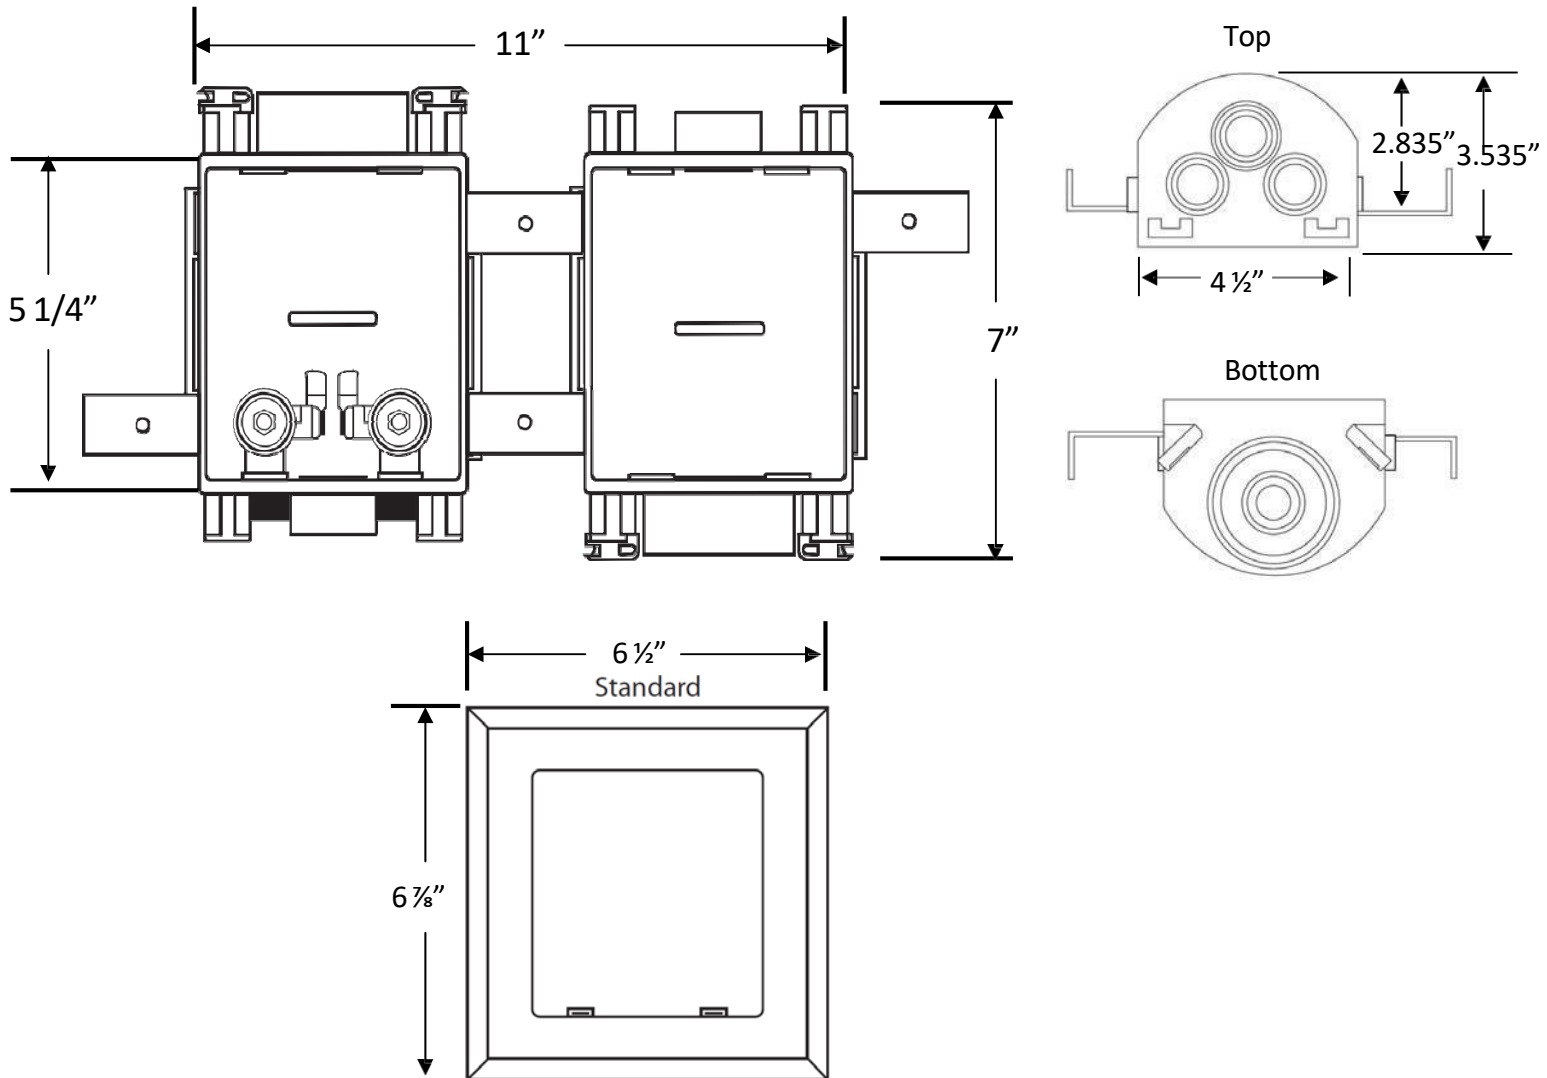

MultiBox™, Washing Machine Outlet Box & Aux. Drain Box System with Quarter Turn Valves

Product Specifications

Warranty

See warranty information for more details.

All dimensions listed are nominal. MAINLINE® reserves the right to make product and material changes at any time without notice.

Contact your sales representative for more information or visit our website at mainlinecollection.com